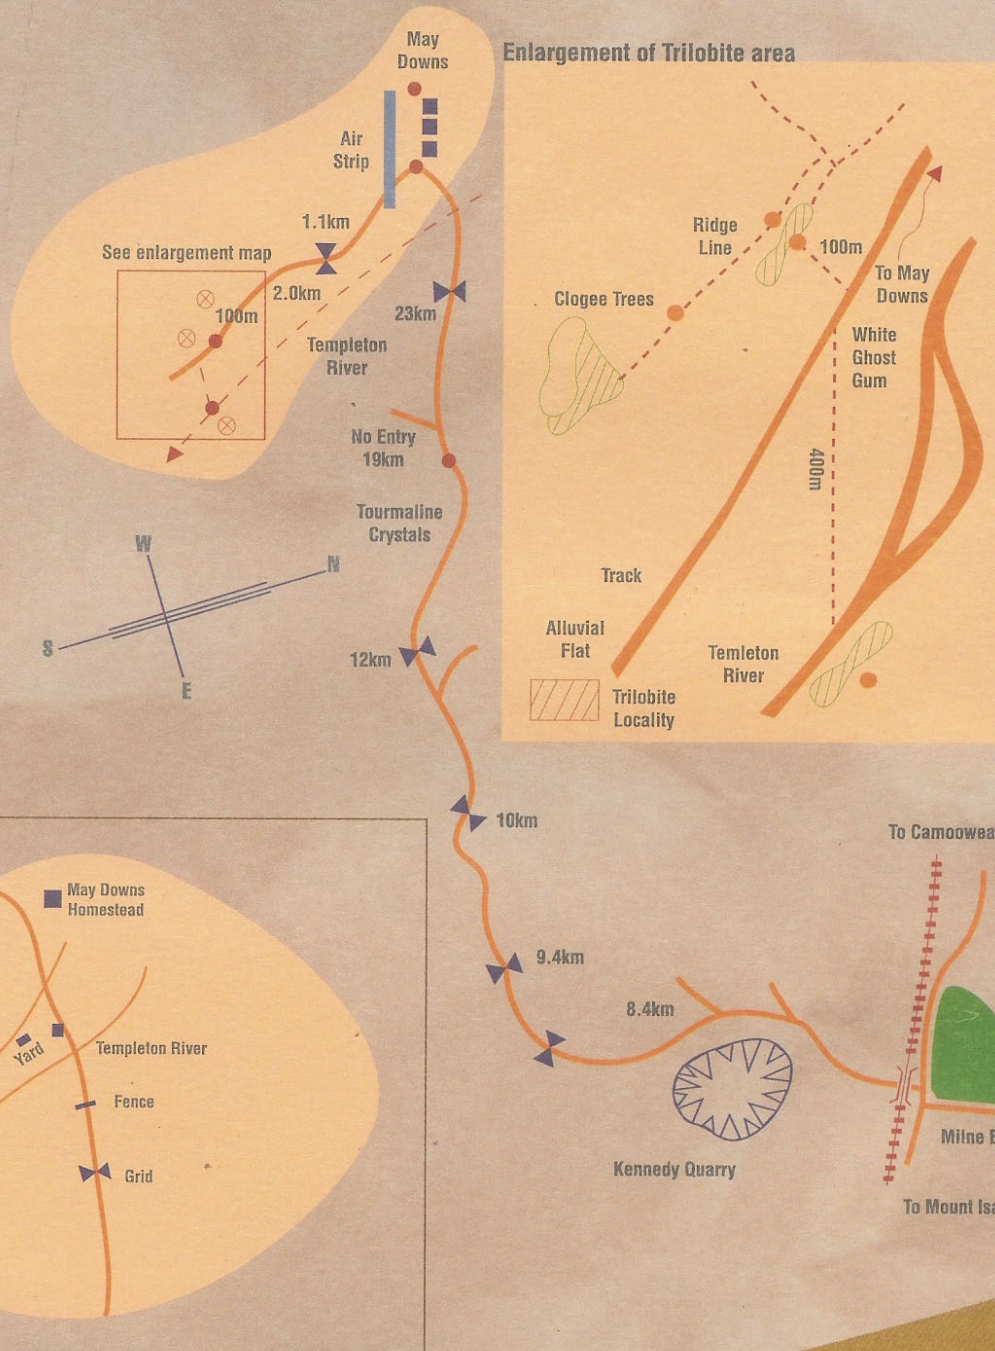

Beetlemania

KEY

-  Grid
-  Trilobites
-  Distance
-  Tracks

"All distances quoted are approximate and have been calculated from the tourist information centre."

"Maps courtesy of the Tourism Development Department of the Mount Isa City Council"