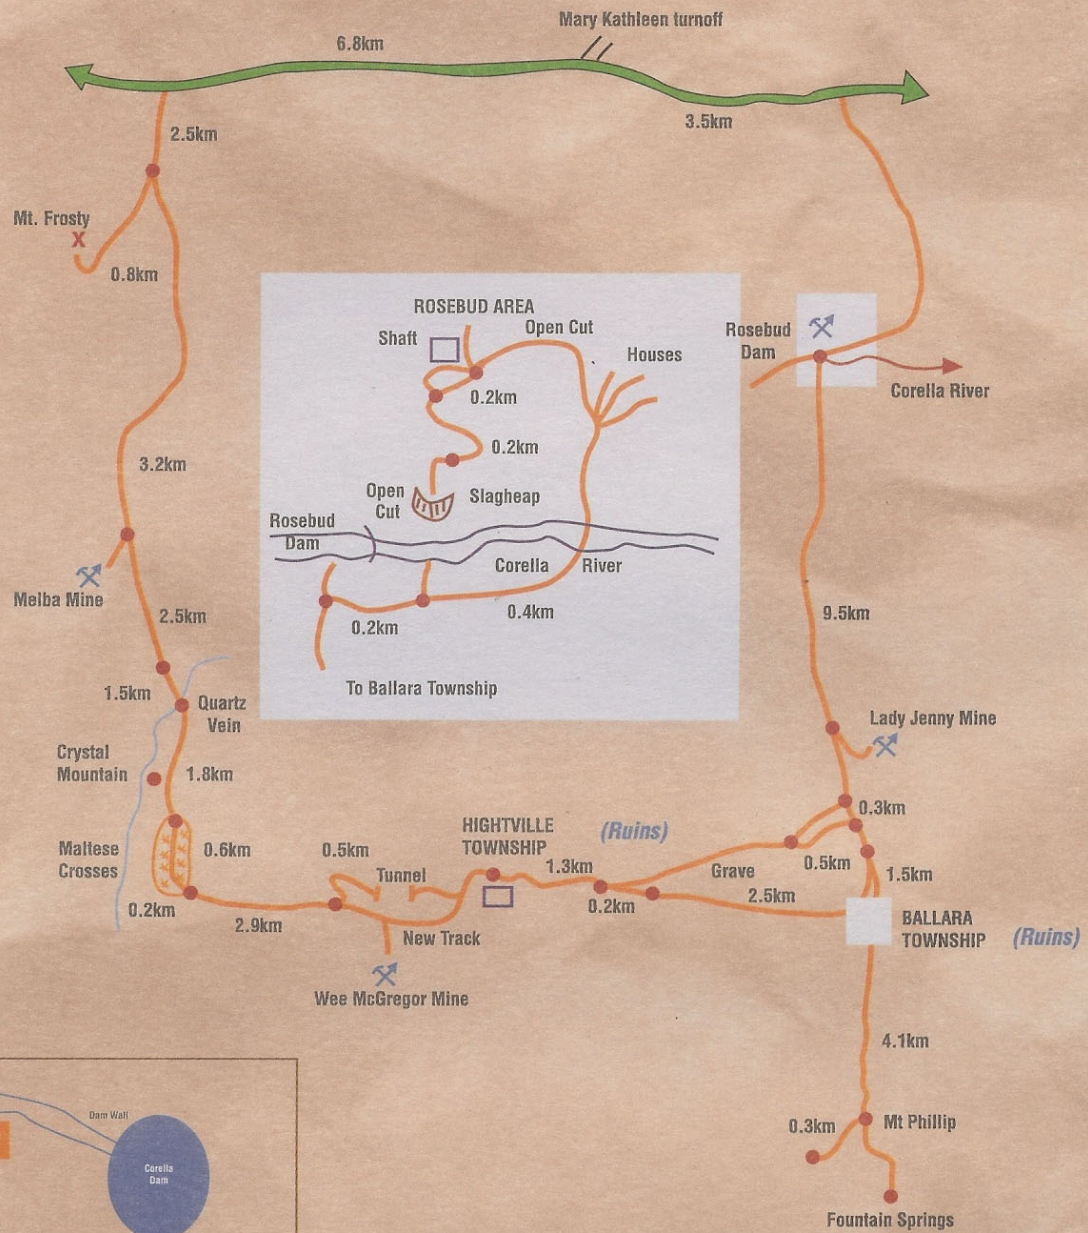

Clem Walton Park, Fountain Springs & Maltese Crosses Trail

"All distances quoted are approximate and have been calculated from the tourist information centre."

"Maps courtesy of the Tourism Development Department of the Mount Isa City Council"